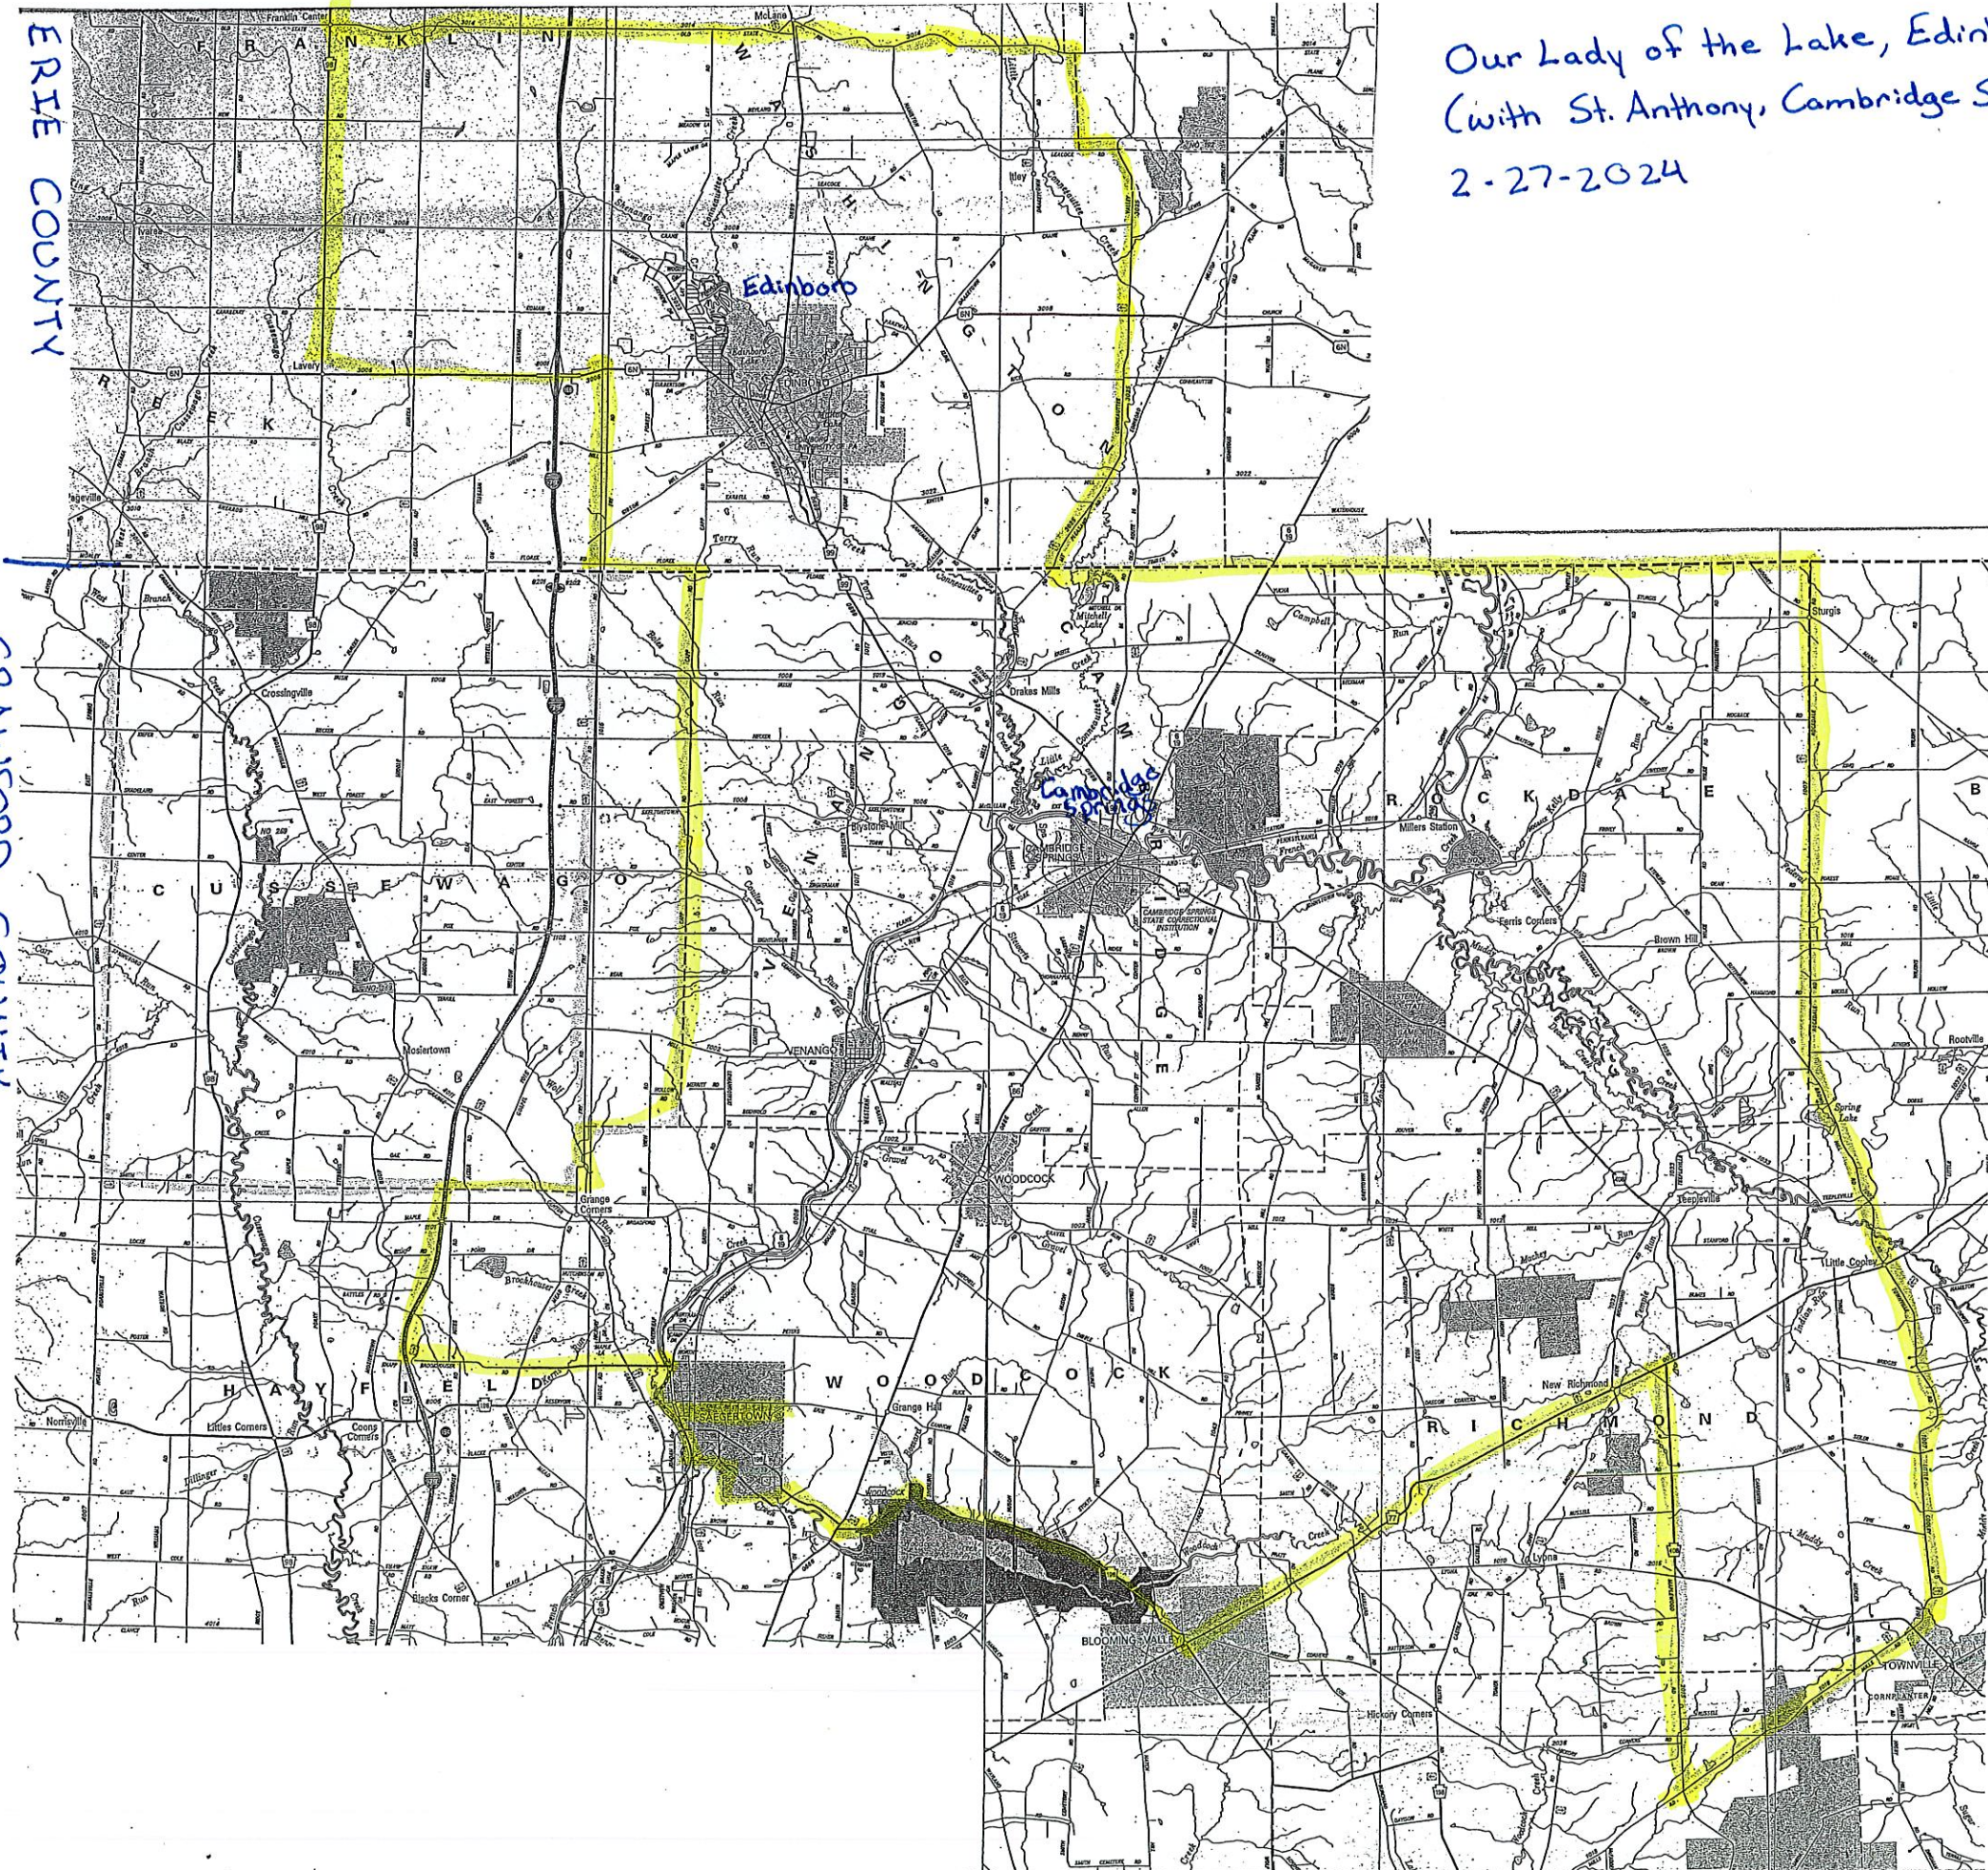

ERIE COUNTY

CRAWFORD COUNTY

Our Lady of the Lake, Edinboro  
(with St. Anthony, Cambridge Springs)  
2-27-2024